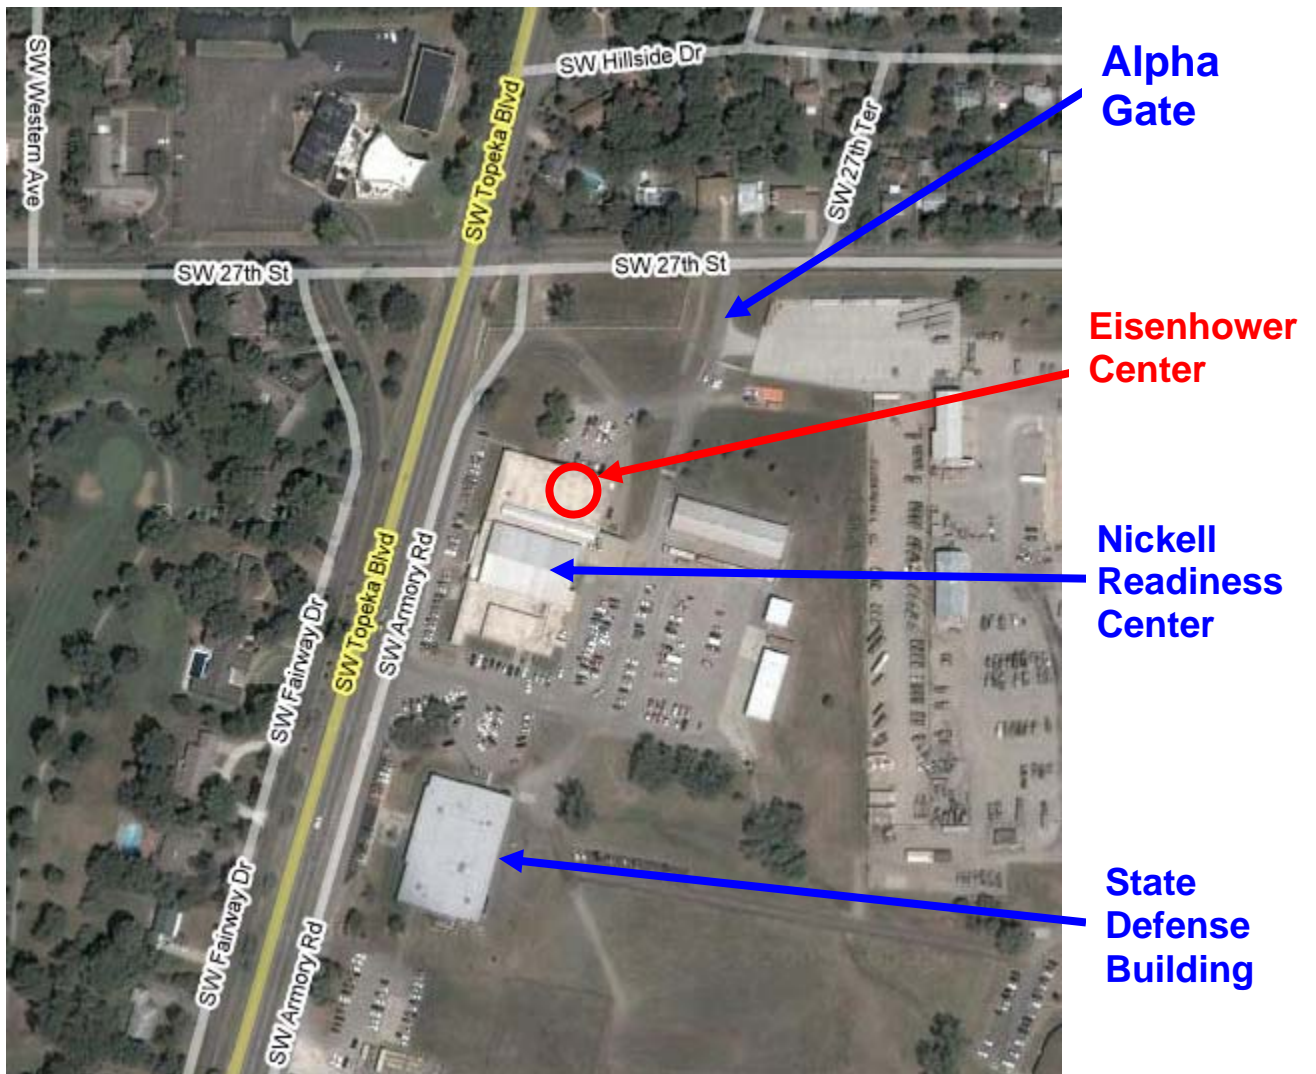

## Kansas GIS Policy Board Meeting – Eisenhower Center

Please bring a photo ID for entering the State Defense Building (Kansas Joint Forces Headquarters) complex

Directions:

- Enter the complex through “Alpha Gate” on the north side of the complex (approximately 100 meters east of Topeka Blvd on 27<sup>th</sup> Street). Photo ID will be checked by the security personnel at the gate.
- The Eisenhower Center is in the North end of the Nickell Armory (Room #169).