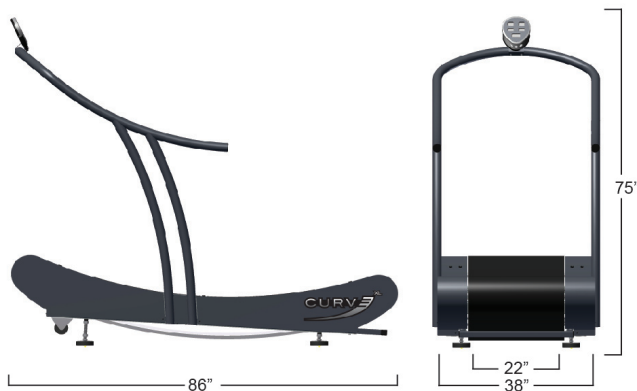

**The CURVE XL allows any user, regardless of size or weight, to instantly achieve the speed they desire without the use of elevation or a motor!**

The CURVE XL's sophisticated design is the culmination of years of non-motorized design and development by WOODWAY. The key ingredient is WOODWAY's patented running surface and near-frictionless drive system, which allows the running belt to move freely.

### Totally Green Treadmill - HUMAN POWER!

The user controls their speed by positioning their body along the curved running surface. Stepping forward initiates movement, as the user propels themselves up the curve the speed increases. To slow, simply drift back towards the rear curve.

### Dimensions

### Physical Specifications

Belt Type	87 individual slats
Drive System	160 precision ball bearings with 18 roller guides (4 mm lateral tolerance)
Running Surface	Vulcanized rubber (38-43 shore hardness)
Drive Motor	Human Power
Unit Weight	550 lb.
Power Supply	Does not require power